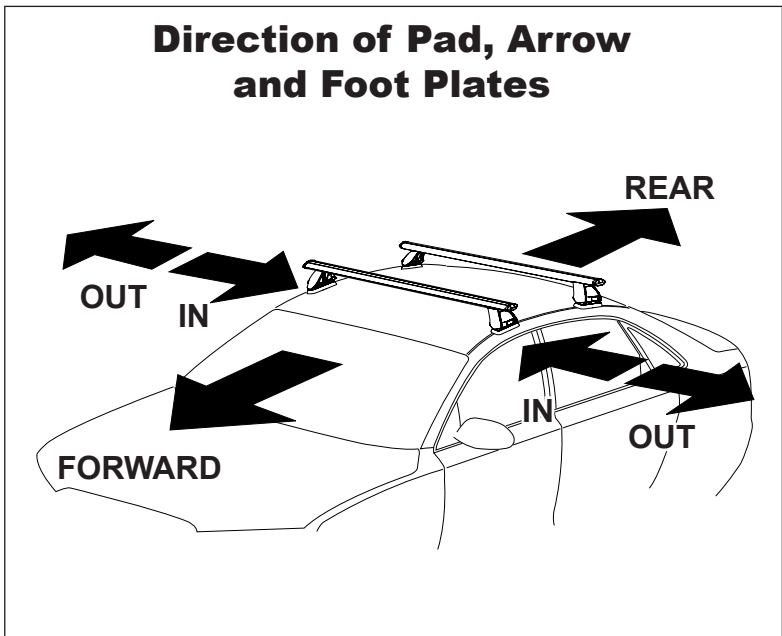

DK015 Rhino-Rack VA, Aero, Euro & HD crossbar instruction

Measurement A: CENTRE of door jamb to CENTRE arrow of leg foot plate.

Measurement B: CENTRE of Front leg foot plate arrow to CENTRE of Rear leg foot plate arrow.

Carrying capacity: Roof rack is rated to 75kg. Please refer to manufacturers handbook for your vehicles maximum roof load capacity. Always use the lower of the two figures.

If your vehicle is not listed on this fitting instruction please refer to your countries Rhino-Rack web site for the latest information.

VEHICLE	Date	Measurement A	Measurement B	Load Rating (includes racks 5kg/11lbs)
Mazda RX8 2dr Coupe	03-11	330mm	700mm	30kg