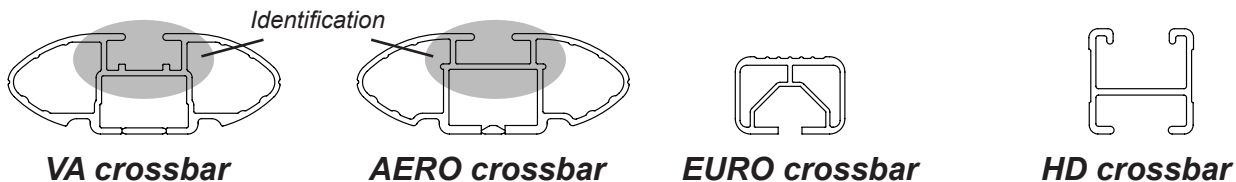

DK015 Rhino-Rack VA, Aero, Euro & HD crossbar instruction

IDENTIFICATION CHART

Vehicle	Date	Crossbar	FRONT CROSSBAR					REAR CROSSBAR				
			Front Right Pad/ Clamp	Front Left Pad/ Clamp	Measurement strip length per side	Measurement strip length per side	Measurement Distance (x)	Foot plate arrow direction	Rear Right Pad/ Clamp	Rear Left Pad/ Clamp	Measurement strip length per side	Measurement strip length per side
Mazda RX8 2dr Coupe	03-11	1180mm	M367 114492 114501	178mm	123mm	924mm	OUT	M365 114492 114501	185mm	130mm	938mm	OUT
			Arrow FORWARD					Arrow FORWARD				

DK015 Rhino-Rack VA, Aero, Euro & HD crossbar instruction

Measurement A: CENTRE of door jamb to CENTRE arrow of leg foot plate.

Measurement B: CENTRE of Front leg foot plate arrow to CENTRE of Rear leg foot plate arrow.