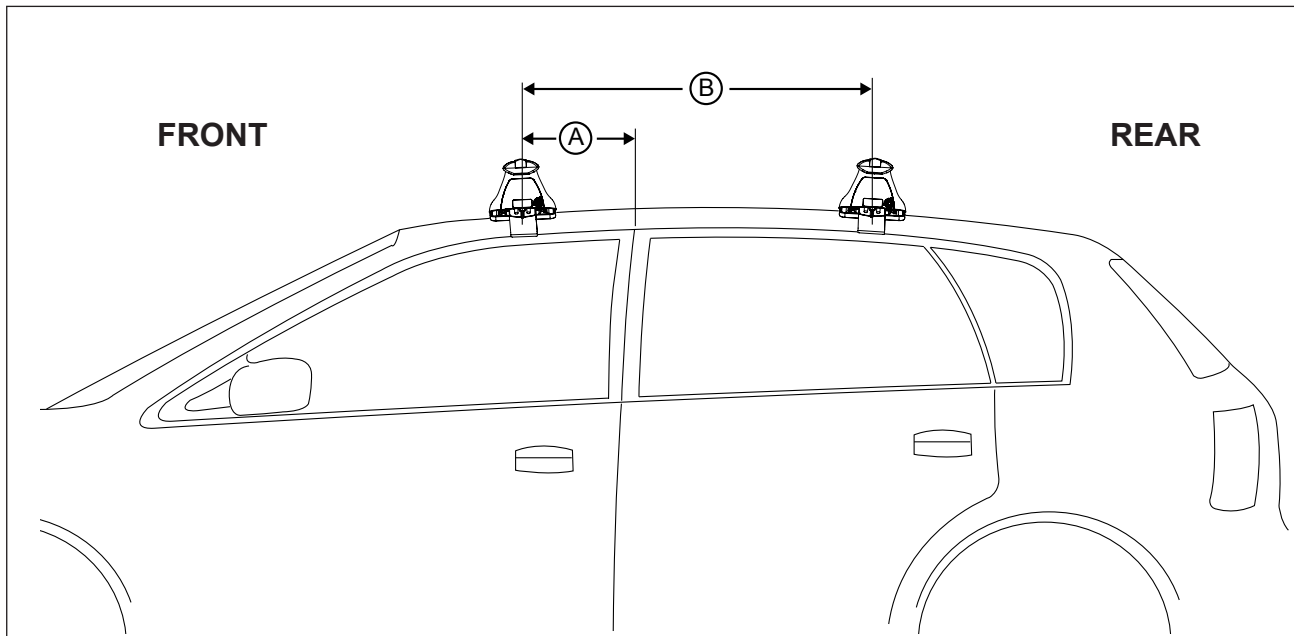

DK015 Rhino-Rack VA, Aero, Euro & HD crossbar instruction

IDENTIFICATION CHART

Vehicle	Date	Crossbar	FRONT CROSSBAR					REAR CROSSBAR				
			Front Right Pad/ Clamp	Front Left Pad/ Clamp	Measurement strip length per side	Measurement strip length per side	Measurement Distance (x)	Foot plate arrow direction	Rear Right Pad/ Clamp	Rear Left Pad/ Clamp	Measurement strip length per side	Measurement strip length per side
Mazda RX8 2dr Coupe	03-11	1180mm	M367 114492 114501	178mm	123mm	924mm	OUT	M365 114492 114501	185mm	130mm	938mm	OUT
			Arrow FORWARD					Arrow FORWARD				

DK015 Rhino-Rack VA, Aero, Euro & HD crossbar instruction

Measurement A: CENTRE of door jamb to CENTRE arrow of leg foot plate.

Measurement B: CENTRE of Front leg foot plate arrow to CENTRE of Rear leg foot plate arrow.

Carrying capacity: Roof rack is rated to 75kg. Please refer to manufacturers handbook for your vehicles maximum roof load capacity. Always use the lower of the two figures.

If your vehicle is not listed on this fitting instruction please refer to your countries Rhino-Rack web site for the latest information.