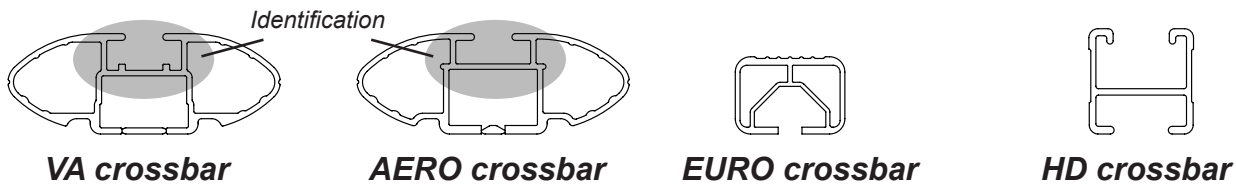

DK009 Rhino-Rack VA, Aero, Euro & HD crossbar instruction

IDENTIFICATION CHART

Vehicle	Date	Crossbar	FRONT CROSSBAR					REAR CROSSBAR				
			Front Right Pad/ Clamp	Front Left Pad/ Clamp	Measurement strip length per side	Measurement strip length per side	Measurement Distance (x)	Foot plate arrow direction	Rear Right Pad/ Clamp	Rear Left Pad/ Clamp	Measurement strip length per side	Measurement strip length per side
Honda Civic 4dr Sedan	2001-2005	1180mm	M366	185mm	130mm	938mm / 36,59/64"	OUT	M366	196mm	141mm	960mm / 37,51/64"	OUT
			114490					114410				
			Arrow FORWARD					Arrow FORWARD				

DK009 Rhino-Rack VA, Aero, Euro & HD crossbar instruction

Measurement A: CENTRE of door jamb to CENTRE arrow of leg foot plate.

Measurement B: CENTRE of Front leg foot plate arrow to CENTRE of Rear leg foot plate arrow.