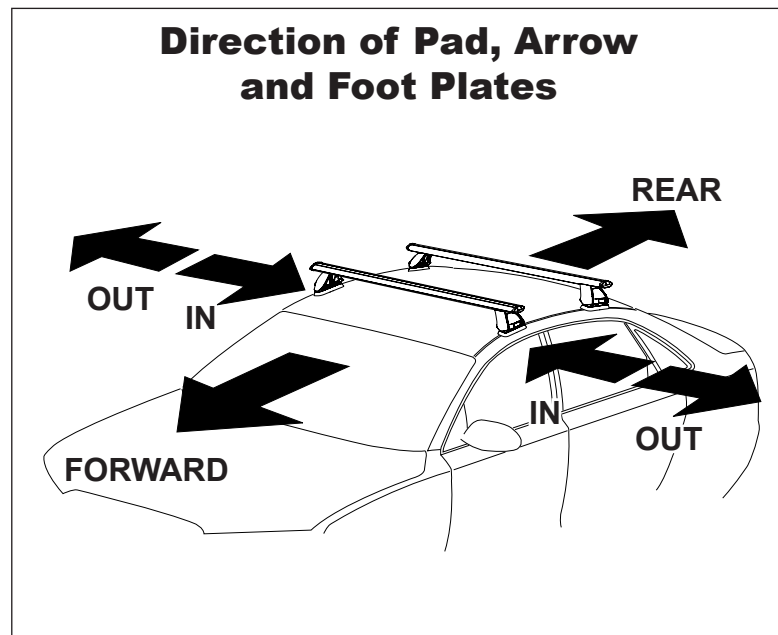

DK009 Rhino-Rack VA, Aero, Euro & HD crossbar instruction

Measurement A: CENTRE of door jamb to CENTRE arrow of leg foot plate.

Measurement B: CENTRE of Front leg foot plate arrow to CENTRE of Rear leg foot plate arrow.

Carrying capacity: Roof rack is rated to 75kg. Please refer to manufacturers handbook for your vehicles maximum roof load capacity. Always use the lower of the two figures.

If your vehicle is not listed on this fitting instruction please refer to your countries Rhino-Rack web site for the latest information.

VEHICLE	Date	Measurement A	Measurement B	Load Rating (includes racks 5kg/11lbs)
Honda Civic 4dr Sedan	2001-2005	300mm / 11,13/16"	700mm / 27,9/16"	75kg / 165lbs