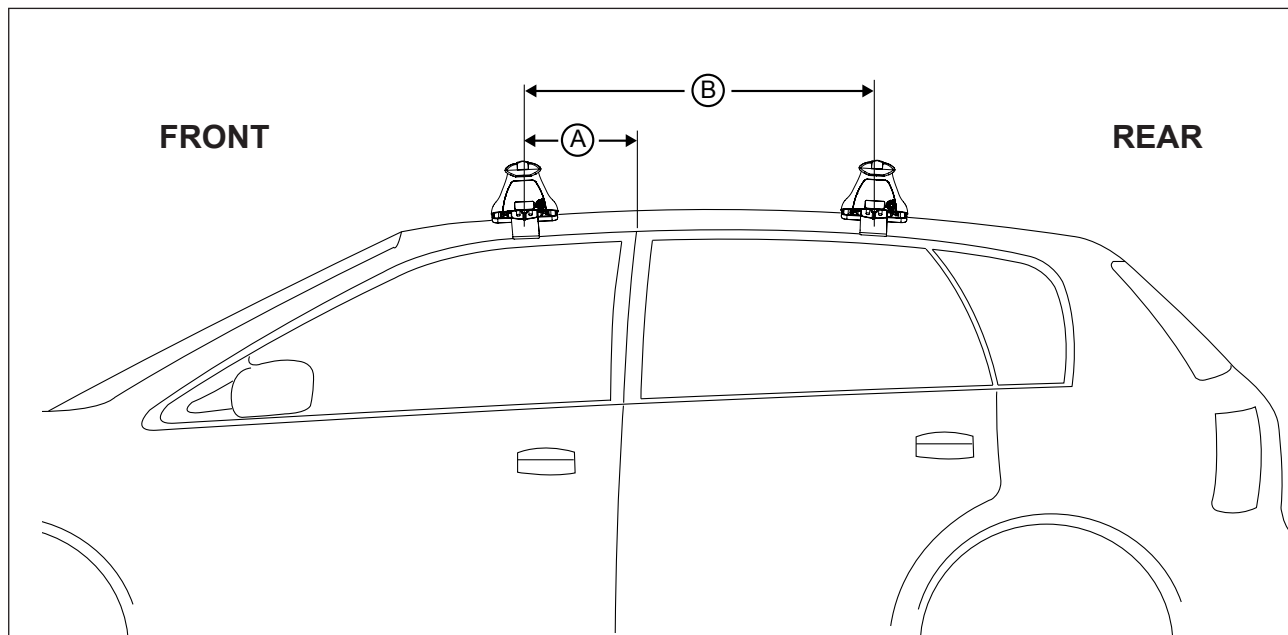

DK009 Rhino-Rack VA, Aero, Euro & HD crossbar instruction

IDENTIFICATION CHART

Vehicle	Date	Crossbar	FRONT CROSSBAR					REAR CROSSBAR				
			Front Right Pad/ Clamp	Front Left Pad/ Clamp	Measurement strip length per side	Measurement strip length per side	Measurement Distance (x)	Foot plate arrow direction	Rear Right Pad/ Clamp	Rear Left Pad/ Clamp	Measurement strip length per side	Measurement strip length per side
Honda Civic 4dr Sedan	2001-2005	1180mm	M366	185mm	130mm	938mm / 36,59/64"	OUT	M366	196mm	141mm	960mm / 37,51/64"	OUT
			114490					114410				
			Arrow FORWARD					Arrow FORWARD				

DK009 Rhino-Rack VA, Aero, Euro & HD crossbar instruction

Measurement A: CENTRE of door jamb to CENTRE arrow of leg foot plate.

Measurement B: CENTRE of Front leg foot plate arrow to CENTRE of Rear leg foot plate arrow.

Carrying capacity: Roof rack is rated to 75kg. Please refer to manufacturers handbook for your vehicles maximum roof load capacity. Always use the lower of the two figures.

If your vehicle is not listed on this fitting instruction please refer to your countries Rhino-Rack web site for the latest information.

VEHICLE	Date	Measurement A	Measurement B	Load Rating (includes racks 5kg/11lbs)
Honda Civic 4dr Sedan	2001-2005	300mm / 11,13/16"	700mm / 27,9/16"	75kg / 165lbs