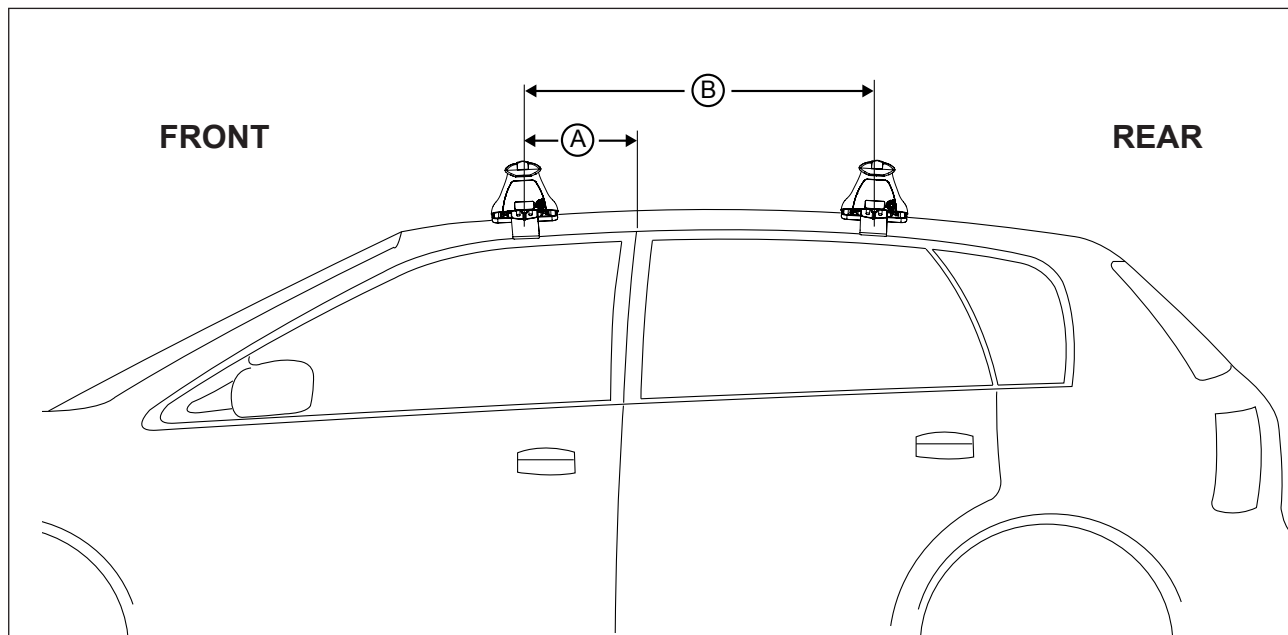

DK008 Rhino-Rack VA, Aero, Euro & HD crossbar instruction

Measurement A: CENTRE of door jamb to CENTRE arrow of leg foot plate.

Measurement B: CENTRE of Front leg foot plate arrow to CENTRE of Rear leg foot plate arrow.

Carrying capacity: Roof rack is rated to 75kg. Please refer to manufacturers handbook for your vehicles maximum roof load capacity. Always use the lower of the two figures.

If your vehicle is not listed on this fitting instruction please refer to your countries Rhino-Rack web site for the latest information.

VEHICLE	Date	Measurement A	Measurement B	Load Rating (includes racks 5kg/11lbs)
Honda Accord Euro 4dr Sedan	06/03-05/08	250mm / 9,27/32"	650mm / 25,19/32"	50kg / 110lbs
Acura TSX 4dr Sedan	04-08	250mm / 9,27/32"	650mm / 25,19/32"	50kg / 110lbs