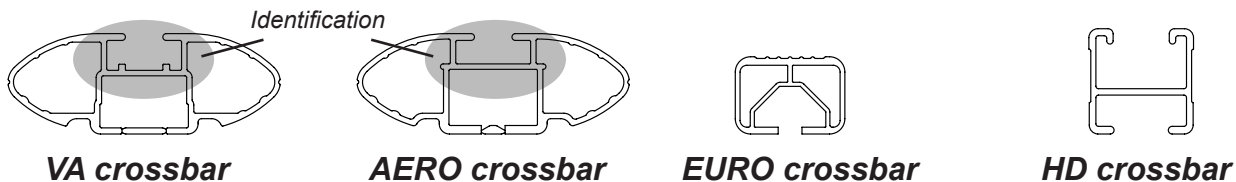

# DK008 Rhino-Rack VA, Aero, Euro & HD crossbar instruction

## IDENTIFICATION CHART

Vehicle	Date	Crossbar	FRONT CROSSBAR					REAR CROSSBAR				
			Front Right Pad/ Clamp	Front Left Pad/ Clamp	Measurement strip length per side	Measurement strip length per side	Measurement Distance ( x )	Foot plate arrow direction	Rear Right Pad/ Clamp	Rear Left Pad/ Clamp	Measurement strip length per side	Measurement strip length per side
Honda Accord Euro 4dr Sedan	06/03-05/08	1180mm	M366 114500	205mm	150mm	978mm / 38,1/2"	OUT	M367 114500	205mm	150mm	978mm / 38,1/2"	OUT
			Arrow FORWARD					Arrow FORWARD				
Acura TSX 4dr Sedan	04-08	1180mm	M366 114500	205mm	150mm	978mm / 38,1/2"	OUT	M367 114500	205mm	150mm	978mm / 38,1/2"	OUT
			Arrow FORWARD					Arrow FORWARD				

# DK008 Rhino-Rack VA, Aero, Euro & HD crossbar instruction

**Measurement A:** CENTRE of door jamb to CENTRE arrow of leg foot plate.

**Measurement B:** CENTRE of Front leg foot plate arrow to CENTRE of Rear leg foot plate arrow.