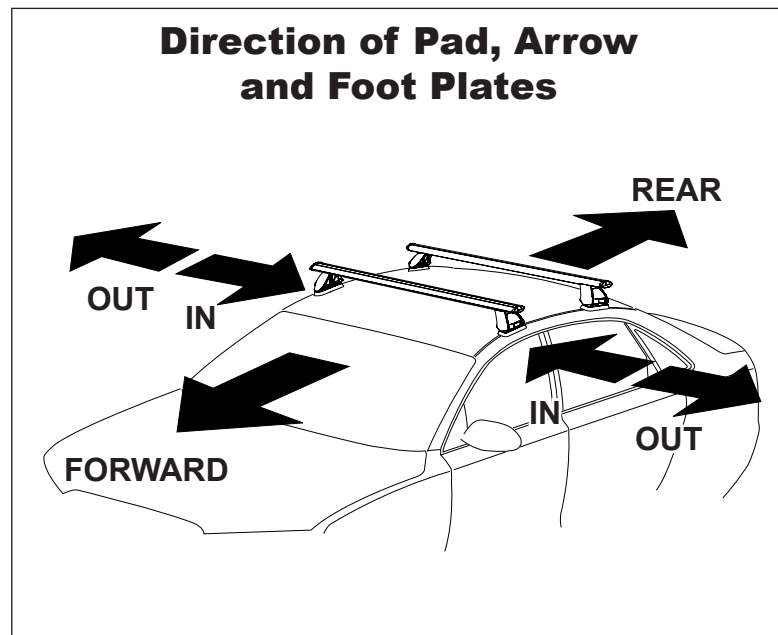

DK008 Rhino-Rack VA, Aero, Euro & HD crossbar instruction

Measurement A: CENTRE of door jamb to CENTRE arrow of leg foot plate.

Measurement B: CENTRE of Front leg foot plate arrow to CENTRE of Rear leg foot plate arrow.

Carrying capacity: Roof rack is rated to 75kg. Please refer to manufacturers handbook for your vehicles maximum roof load capacity. Always use the lower of the two figures.

If your vehicle is not listed on this fitting instruction please refer to your countries Rhino-Rack web site for the latest information.

VEHICLE	Date	Measurement A	Measurement B	Load Rating (includes racks 5kg/11lbs)
Honda Accord Euro 4dr Sedan	06/03-05/08	250mm / 9,27/32"	650mm / 25,19/32"	50kg / 110lbs
Acura TSX 4dr Sedan	04-08	250mm / 9,27/32"	650mm / 25,19/32"	50kg / 110lbs