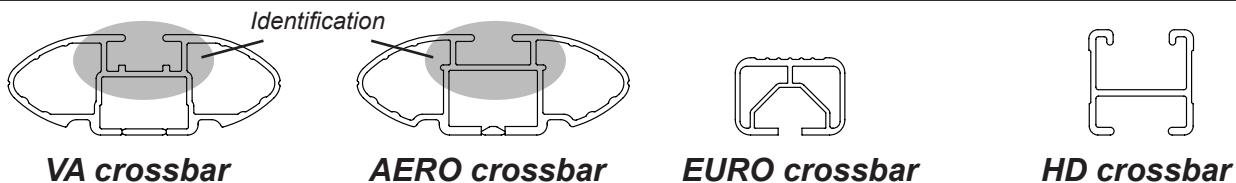

DK007 Rhino-Rack VA, Aero, Euro & HD crossbar instruction

IDENTIFICATION CHART

Vehicle	Date	Crossbar	FRONT CROSSBAR					REAR CROSSBAR				
			Front Right Pad/Clamp	Front Left Pad/Clamp	Measurement strip length per side	Measurement strip length per side	Measurement Distance (x)	Foot plate arrow direction	Rear Right Pad/Clamp	Rear Left Pad/Clamp	Measurement strip length per side	Measurement strip length per side
Holden Crewman Sedan	09/03 on	1260mm	M367 SUB0147	185mm	72mm	1018mm	OUT	M367 SUB0147	189mm	76mm	1026mm	OUT
			Arrow FORWARD					Arrow FORWARD				
Holden Statesman Sedan	08/97 on	1260mm	M367 SUB0147	185mm	72mm	1018mm	OUT	M367 SUB0147	189mm	76mm	1026mm	OUT
			Arrow FORWARD					Arrow FORWARD				
Holden VT, VX, VY, VZ Sedan	09/97 on	1260mm	M367 SUB0147	185mm	72mm	1018mm	OUT	M367 SUB0147	187mm	74mm	1022mm	OUT
			Arrow FORWARD					Arrow FORWARD				
Holden VU, VY, VZ Ute	12/00 on	1260mm	M367 SUB0147	185mm	72mm	1018mm	OUT	N/A	N/A	N/A	N/A	N/A
			Arrow FORWARD					N/A				

DK007 Rhino-Rack VA, Aero, Euro & HD crossbar instruction

Measurement A: CENTRE of door jamb to CENTRE arrow of leg foot plate.

Measurement B: CENTRE of Front leg foot plate arrow to CENTRE of Rear leg foot plate arrow.