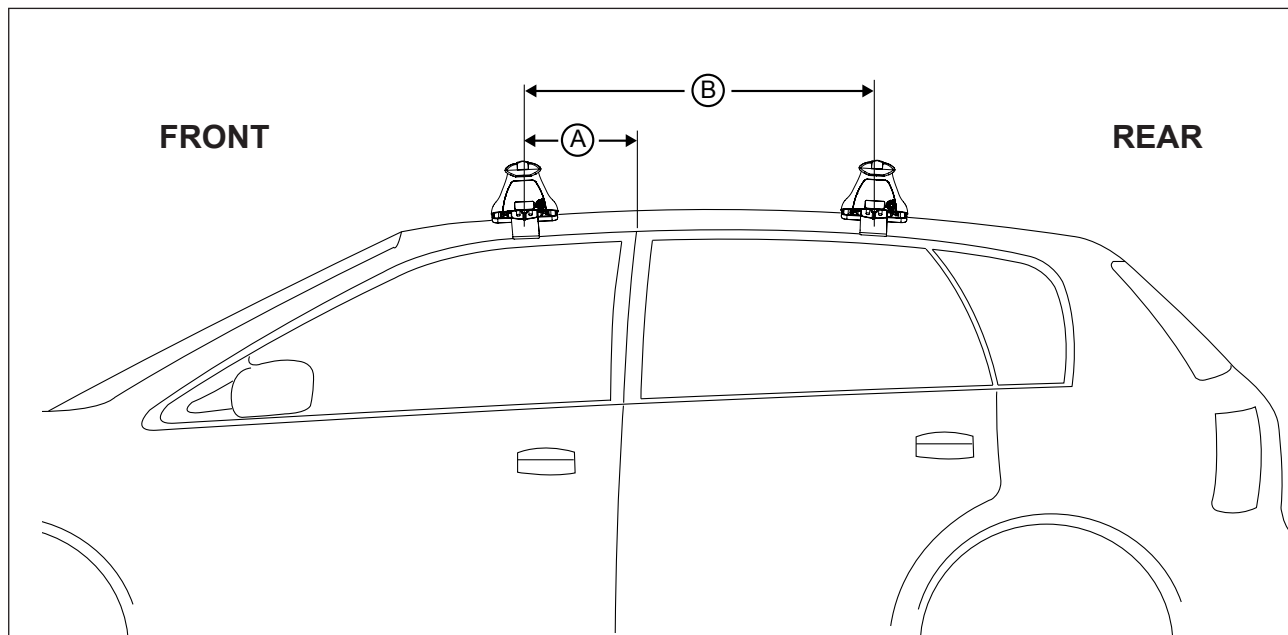

DK007 Rhino-Rack VA, Aero, Euro & HD crossbar instruction

IDENTIFICATION CHART

Vehicle	Date	Crossbar	FRONT CROSSBAR					REAR CROSSBAR				
			Front Right Pad/Clamp	Front Left Pad/Clamp	Measurement strip length per side	Measurement strip length per side	Measurement Distance (x)	Foot plate arrow direction	Rear Right Pad/Clamp	Rear Left Pad/Clamp	Measurement strip length per side	Measurement strip length per side
Holden Crewman Sedan	09/03 on	1260mm	M367 SUB0147	185mm	72mm	1018mm	OUT	M367 SUB0147	189mm	76mm	1026mm	OUT
			Arrow FORWARD					Arrow FORWARD				
Holden Statesman Sedan	08/97 on	1260mm	M367 SUB0147	185mm	72mm	1018mm	OUT	M367 SUB0147	189mm	76mm	1026mm	OUT
			Arrow FORWARD					Arrow FORWARD				
Holden VT, VX, VY, VZ Sedan	09/97 on	1260mm	M367 SUB0147	185mm	72mm	1018mm	OUT	M367 SUB0147	187mm	74mm	1022mm	OUT
			Arrow FORWARD					Arrow FORWARD				
Holden VU, VY, VZ Ute	12/00 on	1260mm	M367 SUB0147	185mm	72mm	1018mm	OUT	N/A	N/A	N/A	N/A	N/A
			Arrow FORWARD					N/A				

DK007 Rhino-Rack VA, Aero, Euro & HD crossbar instruction

Measurement A: CENTRE of door jamb to CENTRE arrow of leg foot plate.

Measurement B: CENTRE of Front leg foot plate arrow to CENTRE of Rear leg foot plate arrow.

Carrying capacity: Roof rack is rated to 75kg. Please refer to manufacturers handbook for your vehicles maximum roof load capacity. Always use the lower of the two figures.

If your vehicle is not listed on this fitting instruction please refer to your countries Rhino-Rack web site for the latest information.