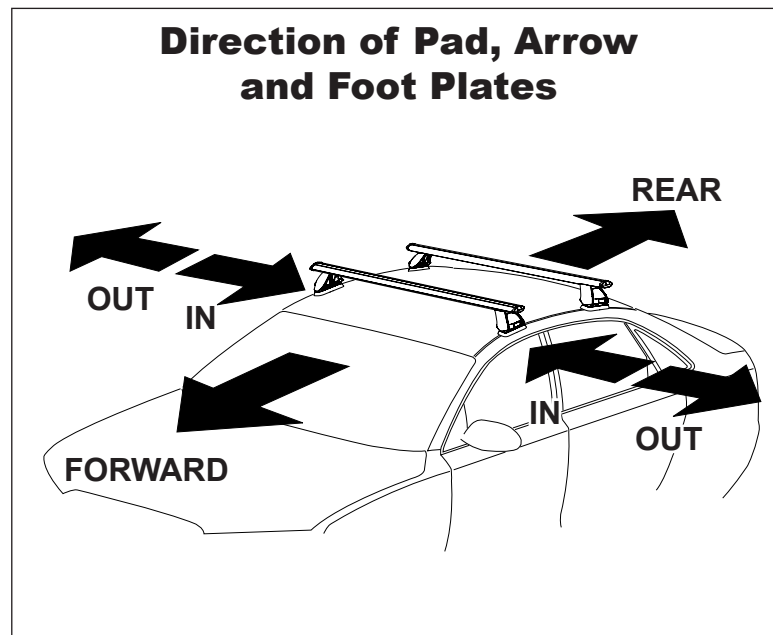

DK007 Rhino-Rack VA, Aero, Euro & HD crossbar instruction

Measurement A: CENTRE of door jamb to CENTRE arrow of leg foot plate.

Measurement B: CENTRE of Front leg foot plate arrow to CENTRE of Rear leg foot plate arrow.

Carrying capacity: Roof rack is rated to 75kg. Please refer to manufacturers handbook for your vehicles maximum roof load capacity. Always use the lower of the two figures.

If your vehicle is not listed on this fitting instruction please refer to your countries Rhino-Rack web site for the latest information.

VEHICLE	Date	Measurement A	Measurement B	Load Rating (includes racks 5kg/ 11lbs)
Holden Crewman 4dr Ute	09/03 on	270mm	760mm	75kg
Holden Statesman Sedan	08/97 on	220mm	800mm	75kg
Holden VT, VX, VY, VZ Sedan	09/97 on	250mm	700mm	75kg
Holden VU, VY, VZ Ute	12/00 on	220mm	N/A	35kg