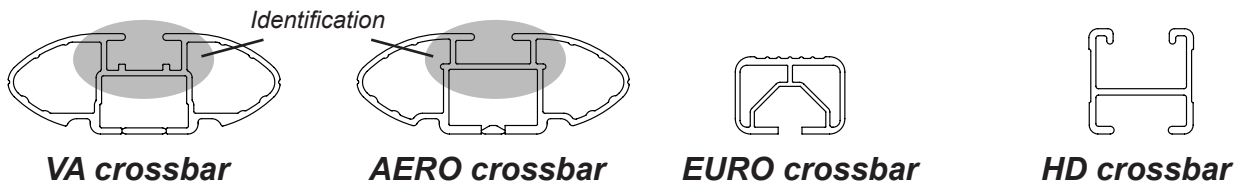

DK004 Rhino-Rack VA, Aero, Euro & HD crossbar instruction

IDENTIFICATION CHART

Vehicle	Date	Crossbar	FRONT CROSSBAR					REAR CROSSBAR						
			Front Right Pad/ Clamp	Front Left Pad/ Clamp	Measurement strip length per side	Measurement strip length per side	Measurement Distance (x)	Foot plate arrow direction	Rear Right Pad/ Clamp	Rear Left Pad/ Clamp	Measurement strip length per side	Measurement strip length per side	Measurement Distance (x)	Foot plate arrow direction
VW Passat B6 (3C) 4dr Sedan (USA)	06-10	1260mm	M368 114490	M368 114490	179mm	66mm	1006mm / 39,39/64"	OUT	M368 114490	M368 114490	176mm	63mm	1000mm / 39,3/8"	OUT
			Arrow OUT						Arrow OUT