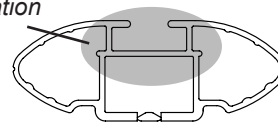

DK004 Rhino-Rack VA, Aero, Euro & HD crossbar instruction

IDENTIFICATION CHART

VA crossbar

AERO crossbar

EURO crossbar

HD crossbar

Vehicle	Date	Crossbar	FRONT CROSSBAR					REAR CROSSBAR						
			Front Right Pad/ Clamp	Front Left Pad/ Clamp	Measurement strip length per side	Measurement strip length per side	Measurement Distance (x)	Foot plate arrow direction	Rear Right Pad/ Clamp	Rear Left Pad/ Clamp	Measurement strip length per side	Measurement strip length per side	Measurement Distance (x)	Foot plate arrow direction
Toyota Corolla ZZE122R 4dr Sedan	12/01-04/07	1180mm	M368 114490	M368 114490	185mm	130mm	938mm / 36,59/64"	OUT	M368 114490	M368 114490	198mm	143mm	964mm / 37,61/64"	OUT
			Arrow OUT						Arrow OUT					
Toyota Corolla 4dr Sedan (USA)	03-08	1180mm	M368 114490	M368 114490	185mm	130mm	938mm / 36,59/64"	OUT	M368 114490	M368 114490	198mm	143mm	964mm / 37,61/64"	OUT
			Arrow OUT						Arrow OUT					
VW Passat B5 (3B) 4dr Sedan	03/98-02/06	1260mm	M368 114490	M368 114490	152mm	39mm	952mm / 37,31/64"	OUT	M368 114490	M368 114490	149mm	36mm	946mm / 37,1/4"	OUT
			Arrow OUT						Arrow OUT					
VW Passat B6/ B7 (3C) 4dr Sedan	03/06-	1260mm	M368 114490	M368 114490	179mm	66mm	1006mm / 39,39/64"	OUT	M368 114490	M368 114490	176mm	63mm	1000mm / 39,3/8"	OUT
			Arrow OUT						Arrow OUT					
VW Passat B5 (3B) 4dr Sedan (USA)	98-05	1260mm	M368 114490	M368 114490	152mm	39mm	952mm / 37,31/64"	OUT	M368 114490	M368 114490	149mm	36mm	946mm / 37,1/4"	OUT
			Arrow OUT						Arrow OUT					