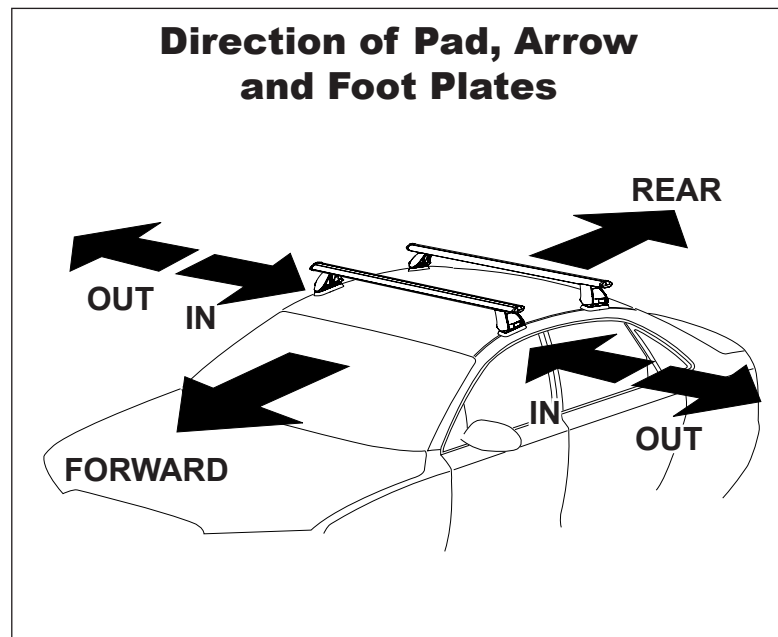

DK004 Rhino-Rack VA, Aero, Euro & HD crossbar instruction

Measurement A: CENTRE of door jamb to CENTRE arrow of leg foot plate.

Measurement B: CENTRE of Front leg foot plate arrow to CENTRE of Rear leg foot plate arrow.

Carrying capacity: Roof rack is rated to 75kg. Please refer to manufacturers handbook for your vehicles maximum roof load capacity. Always use the lower of the two figures.

If your vehicle is not listed on this fitting instruction please refer to your countries Rhino-Rack web site for the latest information.

VEHICLE	Date	Measurement A	Measurement B	Load Rating (includes racks 5kg/11lbs)
Toyota Corolla ZZE122R 4dr Sedan	12/01-04/07	250mm / 9,27/32"	650mm / 25,19/32"	75kg / 165lbs
Toyota Corolla 4dr Sedan (USA)	03-08	250mm / 9,27/32"	650mm / 25,19/32"	75kg / 165lbs
VW Passat B5 (3B) 4dr Sedan	03/98-02/06	290mm / 11,27/64"	700mm / 27,9/16"	75kg / 165lbs
VW Passat B6/B7 (3C) 4dr Sedan	03/06-	240mm / 9,29/64"	680mm / 26,49/64"	75kg / 165lbs
VW Passat B5 (3B) 4dr Sedan (USA)	98-05	290mm / 11,27/64"	700mm / 27,9/16"	75kg / 165lbs
VW Passat B6 (3C) 4dr Sedan (USA)	06-10	240mm / 9,29/64"	680mm / 26,49/64"	75kg / 165lbs