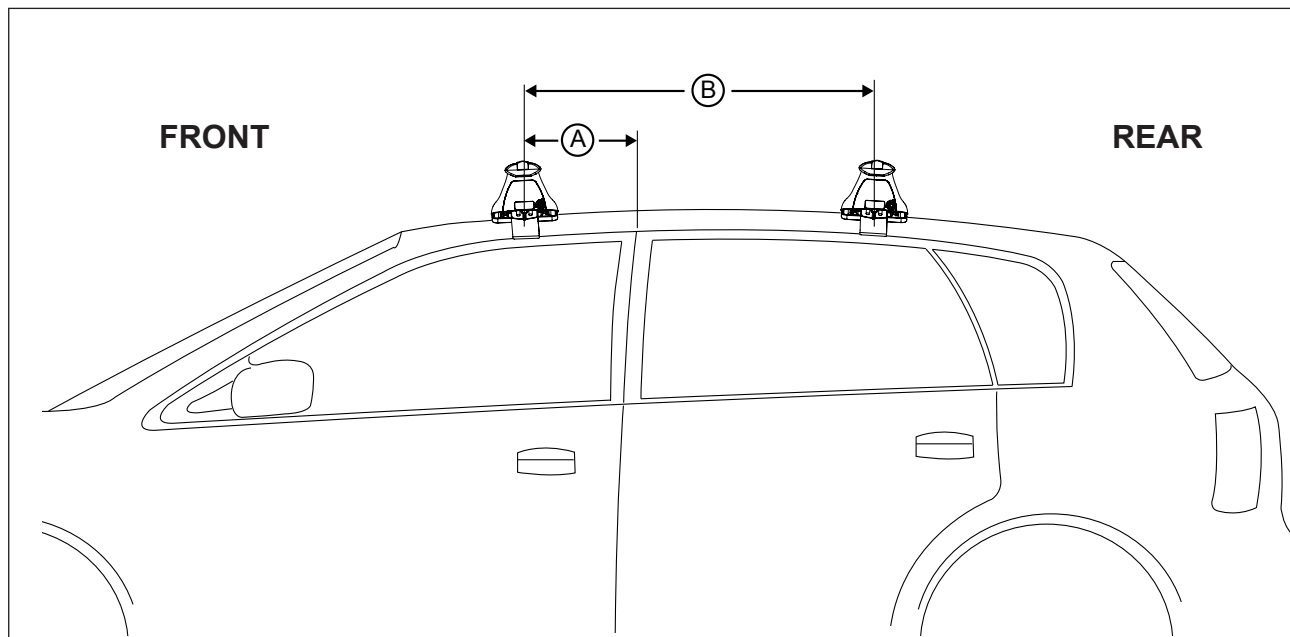

DK004 Rhino-Rack VA, Aero, Euro & HD crossbar instruction

Measurement A: CENTRE of door jamb to CENTRE arrow of leg foot plate.

Measurement B: CENTRE of Front leg foot plate arrow to CENTRE of Rear leg foot plate arrow.

Carrying capacity: Roof rack is rated to 75kg. Please refer to manufacturers handbook for your vehicles maximum roof load capacity. Always use the lower of the two figures.

If your vehicle is not listed on this fitting instruction please refer to your countries Rhino-Rack web site for the latest information.

VEHICLE	Date	Measurement A	Measurement B	Load Rating (includes racks 5kg/11lbs)
Toyota Corolla ZZE122R 4dr Sedan	12/01-04/07	250mm / 9,27/32"	650mm / 25,19/32"	75kg / 165lbs
Toyota Corolla 4dr Sedan (USA)	03-08	250mm / 9,27/32"	650mm / 25,19/32"	75kg / 165lbs
VW Passat B5 (3B) 4dr Sedan	03/98-02/06	290mm / 11,27/64"	700mm / 27,9/16"	75kg / 165lbs
VW Passat B6/B7 (3C) 4dr Sedan	03/06-	240mm / 9,29/64"	680mm / 26,49/64"	75kg / 165lbs
VW Passat B5 (3B) 4dr Sedan (USA)	98-05	290mm / 11,27/64"	700mm / 27,9/16"	75kg / 165lbs
VW Passat B6 (3C) 4dr Sedan (USA)	06-10	240mm / 9,29/64"	680mm / 26,49/64"	75kg / 165lbs