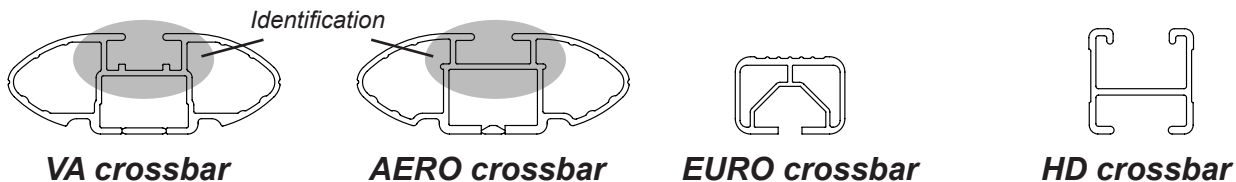

DK003 Rhino-Rack VA, Aero, Euro & HD crossbar instruction

IDENTIFICATION CHART

Vehicle	Date	Crossbar	FRONT CROSSBAR					REAR CROSSBAR				
			Front Right Pad/ Clamp	Front Left Pad/ Clamp	Measurement strip length per side	Measurement strip length per side	Measurement Distance (x)	Foot plate arrow direction	Rear Right Pad/ Clamp	Rear Left Pad/ Clamp	Measurement strip length per side	Measurement strip length per side
Daewoo Kalos 5dr Hatch	04/03-12/04	1180mm	M367 114490	170mm	115mm	908mm / 35,3/4"	OUT	M367 114490	155mm	100mm	878mm / 34,9/16"	OUT
			Arrow FORWARD					Arrow FORWARD				
Honda Accord LEV 4dr Sedan	12/97-05/03	1180mm	M367 114490	187mm	132mm	942mm / 37,3/32"	OUT	M367 114490	184mm	129mm	936mm / 36,27/32"	OUT
			Arrow FORWARD					Arrow FORWARD				
Nissan Maxima (J31) 4dr Sedan	12/03-03/09	1180mm	M367 114490	197mm	142mm	962mm / 37,7/8"	OUT	M367 114490	203mm	148mm	974mm / 38,11/32"	OUT
			Arrow FORWARD					Arrow FORWARD				
Holden Barina (TK) 4dr Sedan	02/06-10/11	1180mm	M367 114490	174mm	119mm	916mm / 36,1/16"	OUT	M367 114490	162mm	107mm	892mm / 35,1/8"	OUT
			Arrow FORWARD					Arrow FORWARD				
Holden Barina Classic (TK) 4dr Sedan	11/11-	1180mm	M367 114490	174mm	119mm	916mm / 36,1/16"	OUT	M367 114490	162mm	107mm	892mm / 35,1/8"	OUT
			Arrow FORWARD					Arrow FORWARD				

DK003 Rhino-Rack VA, Aero, Euro & HD crossbar instruction

IDENTIFICATION CHART

Vehicle	Date	Crossbar	FRONT CROSSBAR					REAR CROSSBAR						
			Front Right Pad/ Clamp	Front Left Pad/ Clamp	Measurement strip length per side	Measurement strip length per side	Measurement Distance (x)	Foot plate arrow direction	Rear Right Pad/ Clamp	Rear Left Pad/ Clamp	Measurement strip length per side	Measurement strip length per side	Measurement Distance (x)	Foot plate arrow direction
Opel Corsa (C) 4dr Sedan	03-09	1180mm	M367 114490		174mm	119mm	916mm / 36,1/16"	OUT	M367 114490		162mm	107mm	892mm / 35,1/8"	OUT
			Arrow FORWARD						Arrow FORWARD					