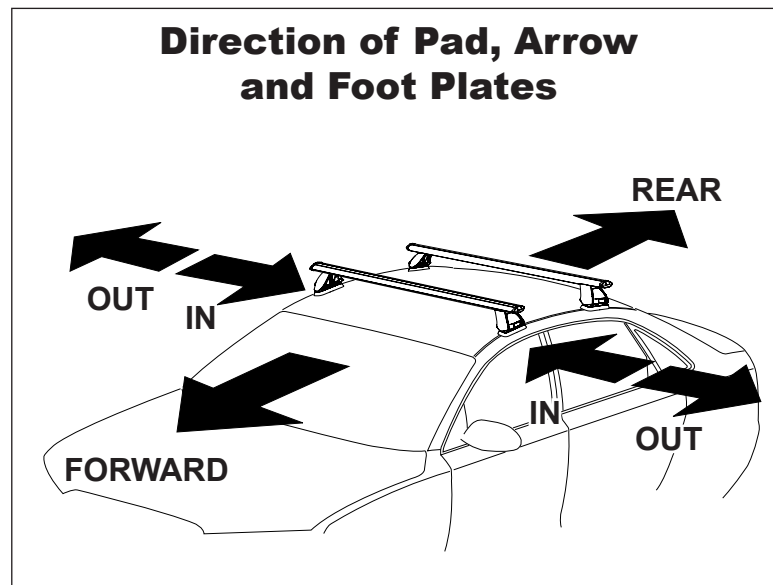

DK003 Rhino-Rack VA, Aero, Euro & HD crossbar instruction

Measurement A: CENTRE of door jamb to CENTRE arrow of leg foot plate.

Measurement B: CENTRE of Front leg foot plate arrow to CENTRE of Rear leg foot plate arrow.

Carrying capacity: Roof rack is rated to 75kg. Please refer to manufacturers handbook for your vehicles maximum roof load capacity. Always use the lower of the two figures.

If your vehicle is not listed on this fitting instruction please refer to your countries Rhino-Rack web site for the latest information.

VEHICLE	Date	Measurement A	Measurement B	Load Rating (includes racks 5kg/ 11lbs)
Daewoo Kalos 5dr Hatch	04/03-12/04	250mm / 9,27/32"	700mm / 27,9/16"	75kg / 165lbs
Honda Accord LEV 4dr Sedan	12/97-05/03	250mm / 9,27/32"	650mm / 25,19/32"	75kg / 165lbs
Nissan Maxima (J31) 4dr Sedan	12/03-03/09	250mm / 9,27/32"	700mm / 27,9/16"	75kg / 165lbs
Holden Barina (TK) 4dr Sedan	02/06-10/11	300mm / 11,13/16"	700mm / 27,9/16"	50kg / 110lbs
Holden Barina Classic (TK) 4dr Sedan	11/11-	300mm / 11,13/16"	700mm / 27,9/16"	50kg / 110lbs
Opel Corsa (C) 4dr Sedan	03-09	300mm / 11,13/16"	700mm / 27,9/16"	50kg / 110lbs