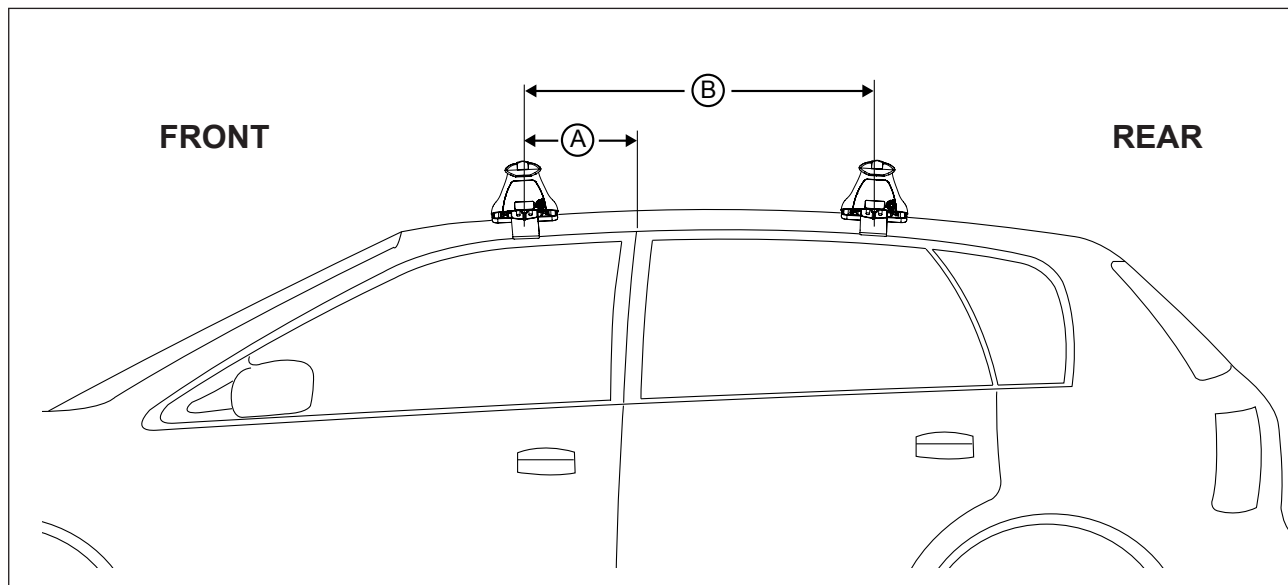

DK003 Rhino-Rack VA, Aero, Euro & HD crossbar instruction

Measurement A: CENTRE of door jamb to CENTRE arrow of leg foot plate.

Measurement B: CENTRE of Front leg foot plate arrow to CENTRE of Rear leg foot plate arrow.

Carrying capacity: Roof rack is rated to 75kg. Please refer to manufacturers handbook for your vehicles maximum roof load capacity. Always use the lower of the two figures.

If your vehicle is not listed on this fitting instruction please refer to your countries Rhino-Rack web site for the latest information.

VEHICLE	Date	Measurement A	Measurement B	Load Rating (includes racks 5kg/ 11lbs)
Daewoo Kalos 5dr Hatch	04/03-12/04	250mm / 9,27/32"	700mm / 27,9/16"	75kg / 165lbs
Honda Accord LEV 4dr Sedan	12/97-05/03	250mm / 9,27/32"	650mm / 25,19/32"	75kg / 165lbs
Nissan Maxima (J31) 4dr Sedan	12/03-03/09	250mm / 9,27/32"	700mm / 27,9/16"	75kg / 165lbs
Holden Barina (TK) 4dr Sedan	02/06-10/11	300mm / 11,13/16"	700mm / 27,9/16"	50kg / 110lbs
Holden Barina Classic (TK) 4dr Sedan	11/11-	300mm / 11,13/16"	700mm / 27,9/16"	50kg / 110lbs
Opel Corsa (C) 4dr Sedan	03-09	300mm / 11,13/16"	700mm / 27,9/16"	50kg / 110lbs