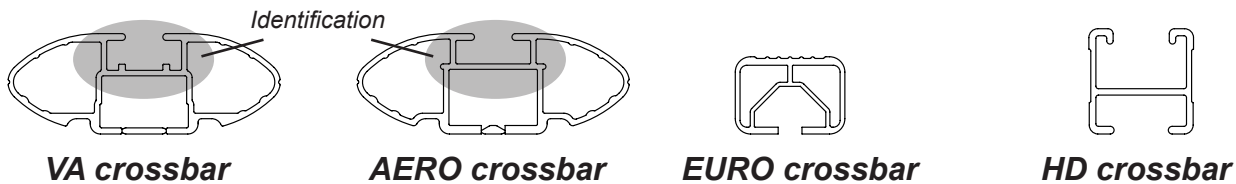

DK003 Rhino-Rack VA, Aero, Euro & HD crossbar instruction

IDENTIFICATION CHART

Vehicle	Date	Crossbar	FRONT CROSSBAR					REAR CROSSBAR				
			Front Right Pad/ Clamp	Front Left Pad/ Clamp	Measurement strip length per side	Measurement strip length per side	Measurement Distance (x)	Foot plate arrow direction	Rear Right Pad/ Clamp	Rear Left Pad/ Clamp	Measurement strip length per side	Measurement strip length per side
Daewoo Kalos 5dr Hatch	04/03-12/04	1180mm	M367 114490	170mm	115mm	908mm / 35,3/4"	OUT	M367 114490	155mm	100mm	878mm / 34,9/16"	OUT
			Arrow FORWARD					Arrow FORWARD				
Honda Accord LEV 4dr Sedan	12/97-05/03	1180mm	M367 114490	187mm	132mm	942mm / 37,3/32"	OUT	M367 114490	184mm	129mm	936mm / 36,27/32"	OUT
			Arrow FORWARD					Arrow FORWARD				
Nissan Maxima (J31) 4dr Sedan	12/03-03/09	1180mm	M367 114490	197mm	142mm	962mm / 37,7/8"	OUT	M367 114490	203mm	148mm	974mm / 38,11/32"	OUT
			Arrow FORWARD					Arrow FORWARD				
Holden Barina (TK) 4dr Sedan	02/06-10/11	1180mm	M367 114490	174mm	119mm	916mm / 36,1/16"	OUT	M367 114490	162mm	107mm	892mm / 35,1/8"	OUT
			Arrow FORWARD					Arrow FORWARD				
Holden Barina Classic (TK) 4dr Sedan	11/11-	1180mm	M367 114490	174mm	119mm	916mm / 36,1/16"	OUT	M367 114490	162mm	107mm	892mm / 35,1/8"	OUT
			Arrow FORWARD					Arrow FORWARD				

DK003 Rhino-Rack VA, Aero, Euro & HD crossbar instruction

IDENTIFICATION CHART

Vehicle	Date	Crossbar	FRONT CROSSBAR					REAR CROSSBAR						
			Front Right Pad/ Clamp	Front Left Pad/ Clamp	Measurement strip length per side	Measurement strip length per side	Measurement Distance (x)	Foot plate arrow direction	Rear Right Pad/ Clamp	Rear Left Pad/ Clamp	Measurement strip length per side	Measurement strip length per side	Measurement Distance (x)	Foot plate arrow direction
Opel Corsa (C) 4dr Sedan	03-09	1180mm	M367 114490		174mm	119mm	916mm / 36,1/16"	OUT	M367 114490		162mm	107mm	892mm / 35,1/8"	OUT
			Arrow FORWARD						Arrow FORWARD					