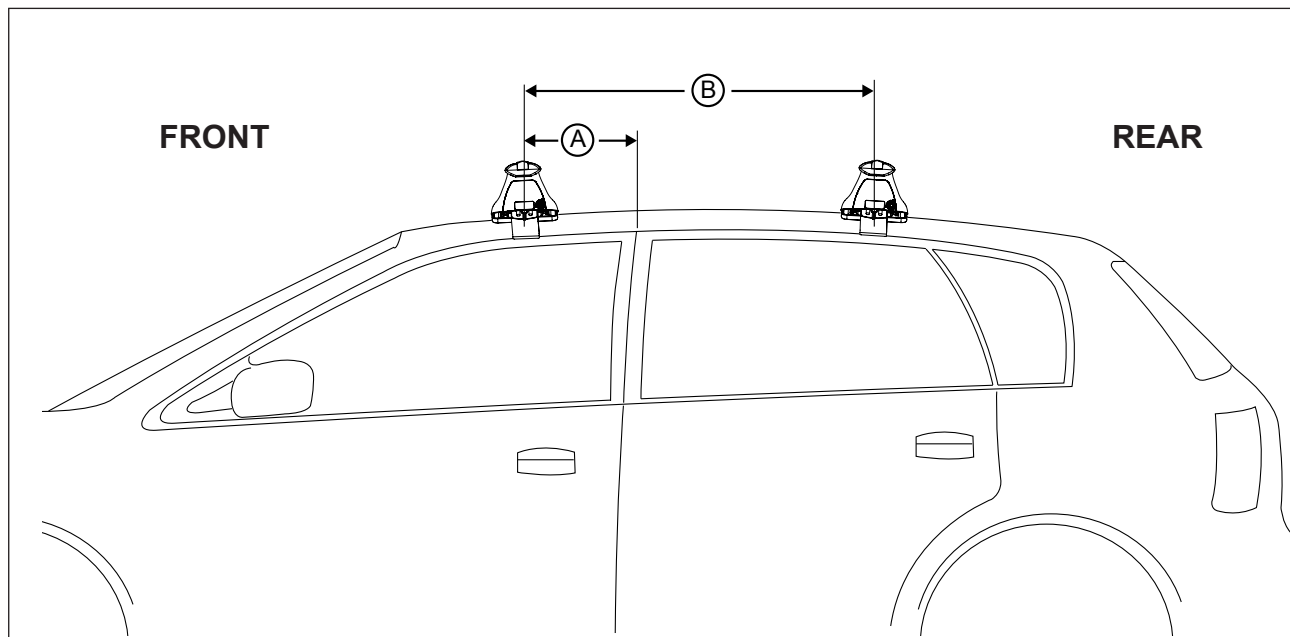

DK002 Rhino-Rack VA, Aero, Euro & HD crossbar instruction

Measurement A: CENTRE of door jamb to CENTRE arrow of leg foot plate.

Measurement B: CENTRE of Front leg foot plate arrow to CENTRE of Rear leg foot plate arrow.

Carrying capacity: Roof rack is rated to 75kg. Please refer to manufacturers handbook for your vehicles maximum roof load capacity. Always use the lower of the two figures.

If your vehicle is not listed on this fitting instruction please refer to your countries Rhino-Rack web site for the latest information.

VEHICLE	Date	Measurement A	Measurement B	Load Rating (includes racks 5kg/11lbs)
Toyota Echo 5dr Hatch	99-05	370mm / 14,9/16"	700mm / 27,9/16"	40kg / 88lbs
Toyota Echo 4dr Sedan	99-05	370mm / 14,9/16"	700mm / 27,9/16"	40kg / 88lbs
Toyota Yaris 5dr Hatch (US 09-11)	05-11	370mm / 14,9/16"	700mm / 27,9/16"	40kg / 88lbs
Toyota Vitz 5dr Hatch	05-10	370mm / 14,9/16"	700mm / 27,9/16"	40kg / 88lbs
Daihatsu Charade 5dr Hatch	05-11	370mm / 14,9/16"	700mm / 27,9/16"	40kg / 88lbs