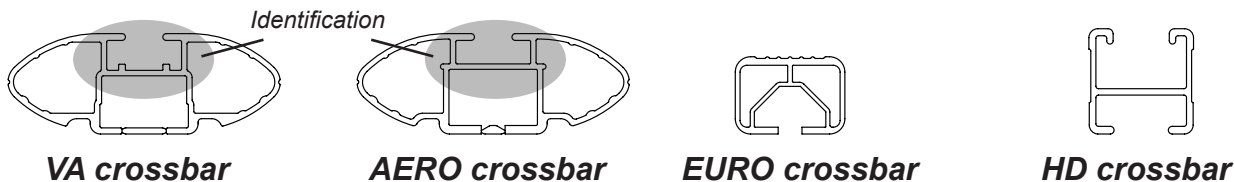

DK002 Rhino-Rack VA, Aero, Euro & HD crossbar instruction

IDENTIFICATION CHART

Vehicle	Date	Crossbar	FRONT CROSSBAR					REAR CROSSBAR						
			Front Right Pad/Clamp	Front Left Pad/Clamp	Measurement strip length per side	Measurement strip length per side	Measurement Distance (x)	Foot plate arrow direction	Rear Right Pad/Clamp	Rear Left Pad/Clamp	Measurement strip length per side	Measurement strip length per side	Measurement Distance (x)	Foot plate arrow direction
Toyota Echo 5dr Hatch	99-05	1180mm	M368 114502	M368 114502	175mm	120mm	918mm / 36,9/64"	OUT	M367 114502	M367 114502	163mm	108mm	894mm / 35,13/64"	OUT
			Arrow OUT						Arrow FORWARD					
Toyota Echo 4dr Sedan	99-05	1180mm	M368 114502	M368 114502	175mm	120mm	918mm / 36,9/64"	OUT	M367 114502	M367 114502	169mm	114mm	906mm / 35,43/64"	OUT
			Arrow OUT						Arrow FORWARD					
Toyota Yaris 5dr Hatch (US 09-11)	05-11	1180mm	M368 114502	M368 114502	180mm	125mm	928mm / 36,17/32"	OUT	M367 114502	M367 114502	162mm	107mm	892mm / 35,1/8"	OUT
			Arrow OUT						Arrow FORWARD					
Toyota Vitz 5dr Hatch	05-10	1180mm	M368 114502	M368 114502	180mm	125mm	928mm / 36,17/32"	OUT	M367 114502	M367 114502	162mm	107mm	892mm / 35,1/8"	OUT
			Arrow OUT						Arrow FORWARD					
Daihatsu Charade 5dr Hatch	2011-	1180mm	M368 114502	M368 114502	180mm	125mm	928mm / 36,17/32"	OUT	M367 114502	M367 114502	162mm	107mm	892mm / 35,1/8"	OUT
			Arrow OUT						Arrow FORWARD					

DK002 Rhino-Rack VA, Aero, Euro & HD crossbar instruction

Measurement A: CENTRE of door jamb to CENTRE arrow of leg foot plate.

Measurement B: CENTRE of Front leg foot plate arrow to CENTRE of Rear leg foot plate arrow.