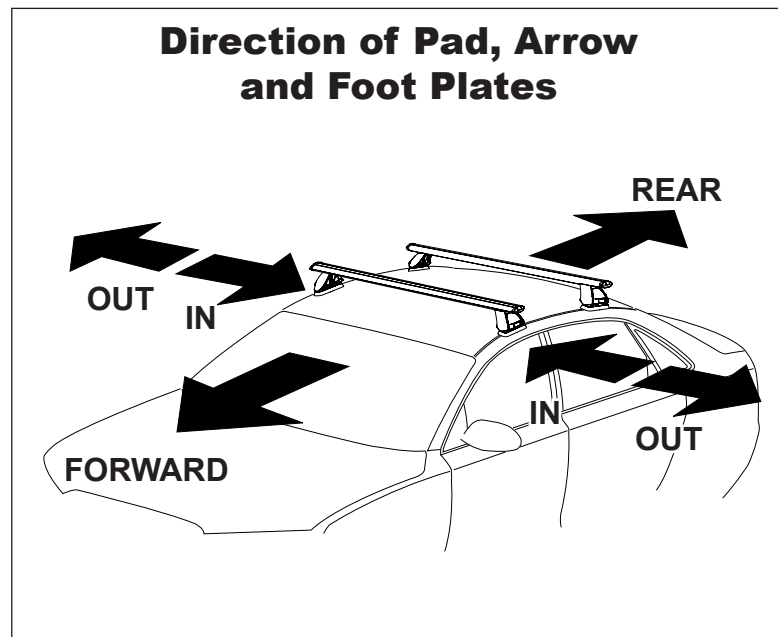

DK002 Rhino-Rack VA, Aero, Euro & HD crossbar instruction

Measurement A: CENTRE of door jamb to CENTRE arrow of leg foot plate.

Measurement B: CENTRE of Front leg foot plate arrow to CENTRE of Rear leg foot plate arrow.

Carrying capacity: Roof rack is rated to 75kg. Please refer to manufacturers handbook for your vehicles maximum roof load capacity. Always use the lower of the two figures.

If your vehicle is not listed on this fitting instruction please refer to your countries Rhino-Rack web site for the latest information.

VEHICLE	Date	Measurement A	Measurement B	Load Rating (includes racks 5kg/11lbs)
Toyota Echo 5dr Hatch	99-05	370mm / 14,9/16"	700mm / 27,9/16"	40kg / 88lbs
Toyota Echo 4dr Sedan	99-05	370mm / 14,9/16"	700mm / 27,9/16"	40kg / 88lbs
Toyota Yaris 5dr Hatch (US 09-11)	05-11	370mm / 14,9/16"	700mm / 27,9/16"	40kg / 88lbs
Toyota Vitz 5dr Hatch	05-10	370mm / 14,9/16"	700mm / 27,9/16"	40kg / 88lbs
Daihatsu Charade 5dr Hatch	05-11	370mm / 14,9/16"	700mm / 27,9/16"	40kg / 88lbs