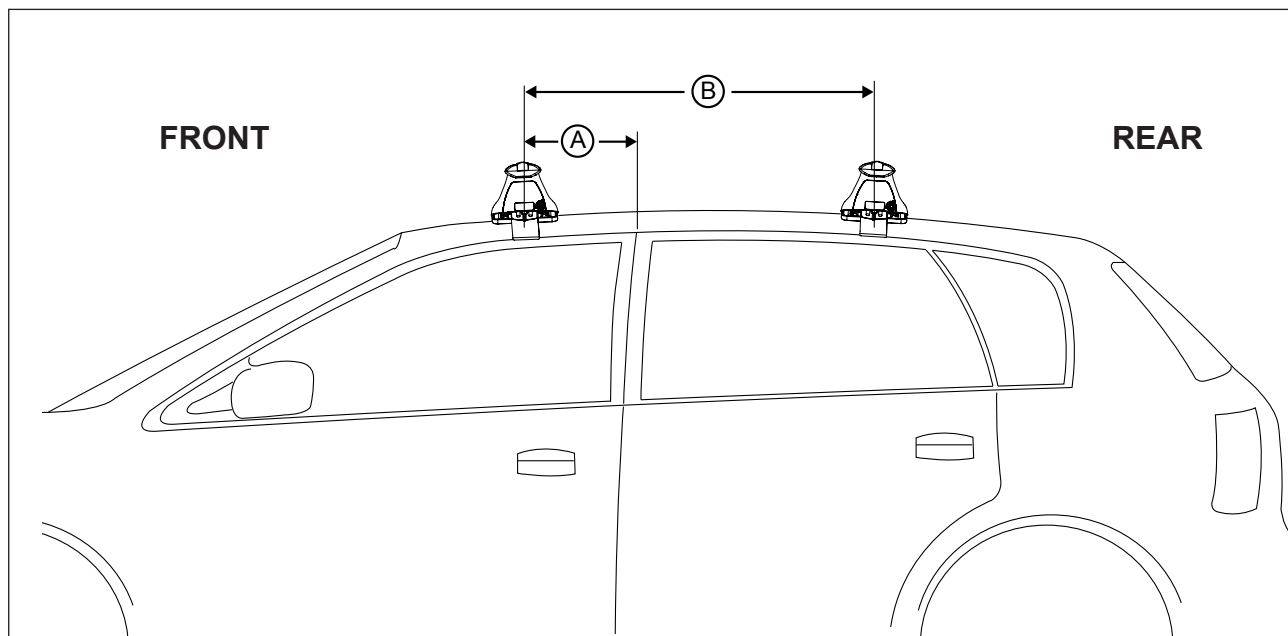

DK001 Rhino-Rack VA, Aero, Euro & HD crossbar instruction

IDENTIFICATION CHART

Vehicle	Date	Crossbar	FRONT CROSSBAR					REAR CROSSBAR				
			Front Right Pad/ Clamp	Front Left Pad/ Clamp	Measurement strip length per side	Measurement strip length per side	Measurement Distance (x)	Foot plate arrow direction	Rear Right Pad/ Clamp	Rear Left Pad/ Clamp	Measurement strip length per side	Measurement strip length per side
Ford Focus 5dr Hatch LS/LV	05-11	1260mm	M367 114500	181mm	68mm	1010mm	OUT	M365 114490	181mm	68mm	1010mm	OUT
			Arrow FORWARD					Arrow FORWARD				
Mitsubishi 380 4dr Sedan DB	05-08	1260mm	M367 114500	191mm	78mm	1030mm	OUT	M365 114490	168mm	55mm	984mm	OUT
			Arrow FORWARD					Arrow FORWARD				
Mitsubishi Galant 4dr Sedan	04-07	1260mm	M367 114500	191mm	78mm	1030mm	OUT	M365 114490	168mm	55mm	984mm	OUT
			Arrow FORWARD					Arrow FORWARD				

DK001 Rhino-Rack VA, Aero, Euro & HD crossbar instruction

Measurement A: CENTRE of door jamb to CENTRE arrow of leg foot plate.

Measurement B: CENTRE of Front leg foot plate arrow to CENTRE of Rear leg foot plate arrow.

Carrying capacity: Roof rack is rated to 75kg. Please refer to manufacturers handbook for your vehicles maximum roof load capacity. Always use the lower of the two figures.

If your vehicle is not listed on this fitting instruction please refer to your countries Rhino-Rack web site for the latest information.