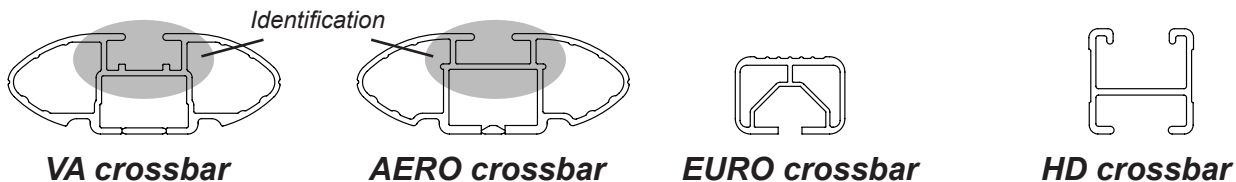

DK001 Rhino-Rack VA, Aero, Euro & HD crossbar instruction

IDENTIFICATION CHART

Vehicle	Date	Crossbar	FRONT CROSSBAR					REAR CROSSBAR				
			Front Right Pad/ Clamp	Front Left Pad/ Clamp	Measurement strip length per side	Measurement strip length per side	Measurement Distance (x)	Foot plate arrow direction	Rear Right Pad/ Clamp	Rear Left Pad/ Clamp	Measurement strip length per side	Measurement strip length per side
Ford Focus 5dr Hatch LS/LV	05-11	1260mm	M367 114500	181mm	68mm	1010mm	OUT	M365 114490	181mm	68mm	1010mm	OUT
			Arrow FORWARD					Arrow FORWARD				
Mitsubishi 380 4dr Sedan DB	05-08	1260mm	M367 114500	191mm	78mm	1030mm	OUT	M365 114490	168mm	55mm	984mm	OUT
			Arrow FORWARD					Arrow FORWARD				
Mitsubishi Galant 4dr Sedan	04-07	1260mm	M367 114500	191mm	78mm	1030mm	OUT	M365 114490	168mm	55mm	984mm	OUT
			Arrow FORWARD					Arrow FORWARD				

DK001 Rhino-Rack VA, Aero, Euro & HD crossbar instruction

Measurement A: CENTRE of door jamb to CENTRE arrow of leg foot plate.

Measurement B: CENTRE of Front leg foot plate arrow to CENTRE of Rear leg foot plate arrow.