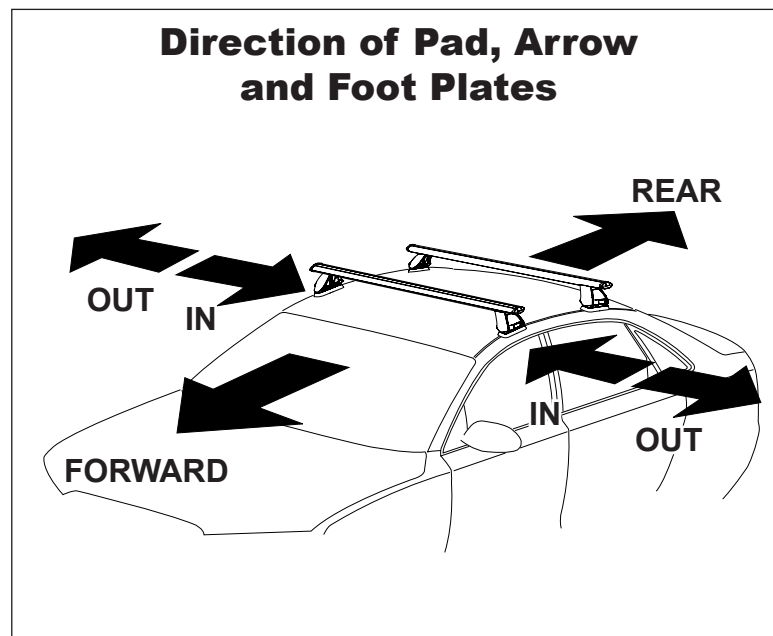

DK001 Rhino-Rack VA, Aero, Euro & HD crossbar instruction

Measurement A: CENTRE of door jamb to CENTRE arrow of leg foot plate.

Measurement B: CENTRE of Front leg foot plate arrow to CENTRE of Rear leg foot plate arrow.

Carrying capacity: Roof rack is rated to 75kg. Please refer to manufacturers handbook for your vehicles maximum roof load capacity. Always use the lower of the two figures.

If your vehicle is not listed on this fitting instruction please refer to your countries Rhino-Rack web site for the latest information.

VEHICLE	Date	Measurement A	Measurement B	Load Rating (includes racks 5kg/11lbs)
Ford Focus 5dr Hatch LS/LV	05-11	200mm / 7,7/8"	650mm / 25,19/32"	75kg / 165lbs
Mitsubishi 380 4dr Sedan DB	05-08	300mm / 11,13/16"	700mm / 27,9/16"	75kg / 165lbs
Mitsubishi Galant 4dr Sedan	04-07	300mm / 11,13/16"	700mm / 27,9/16"	75kg / 165lbs