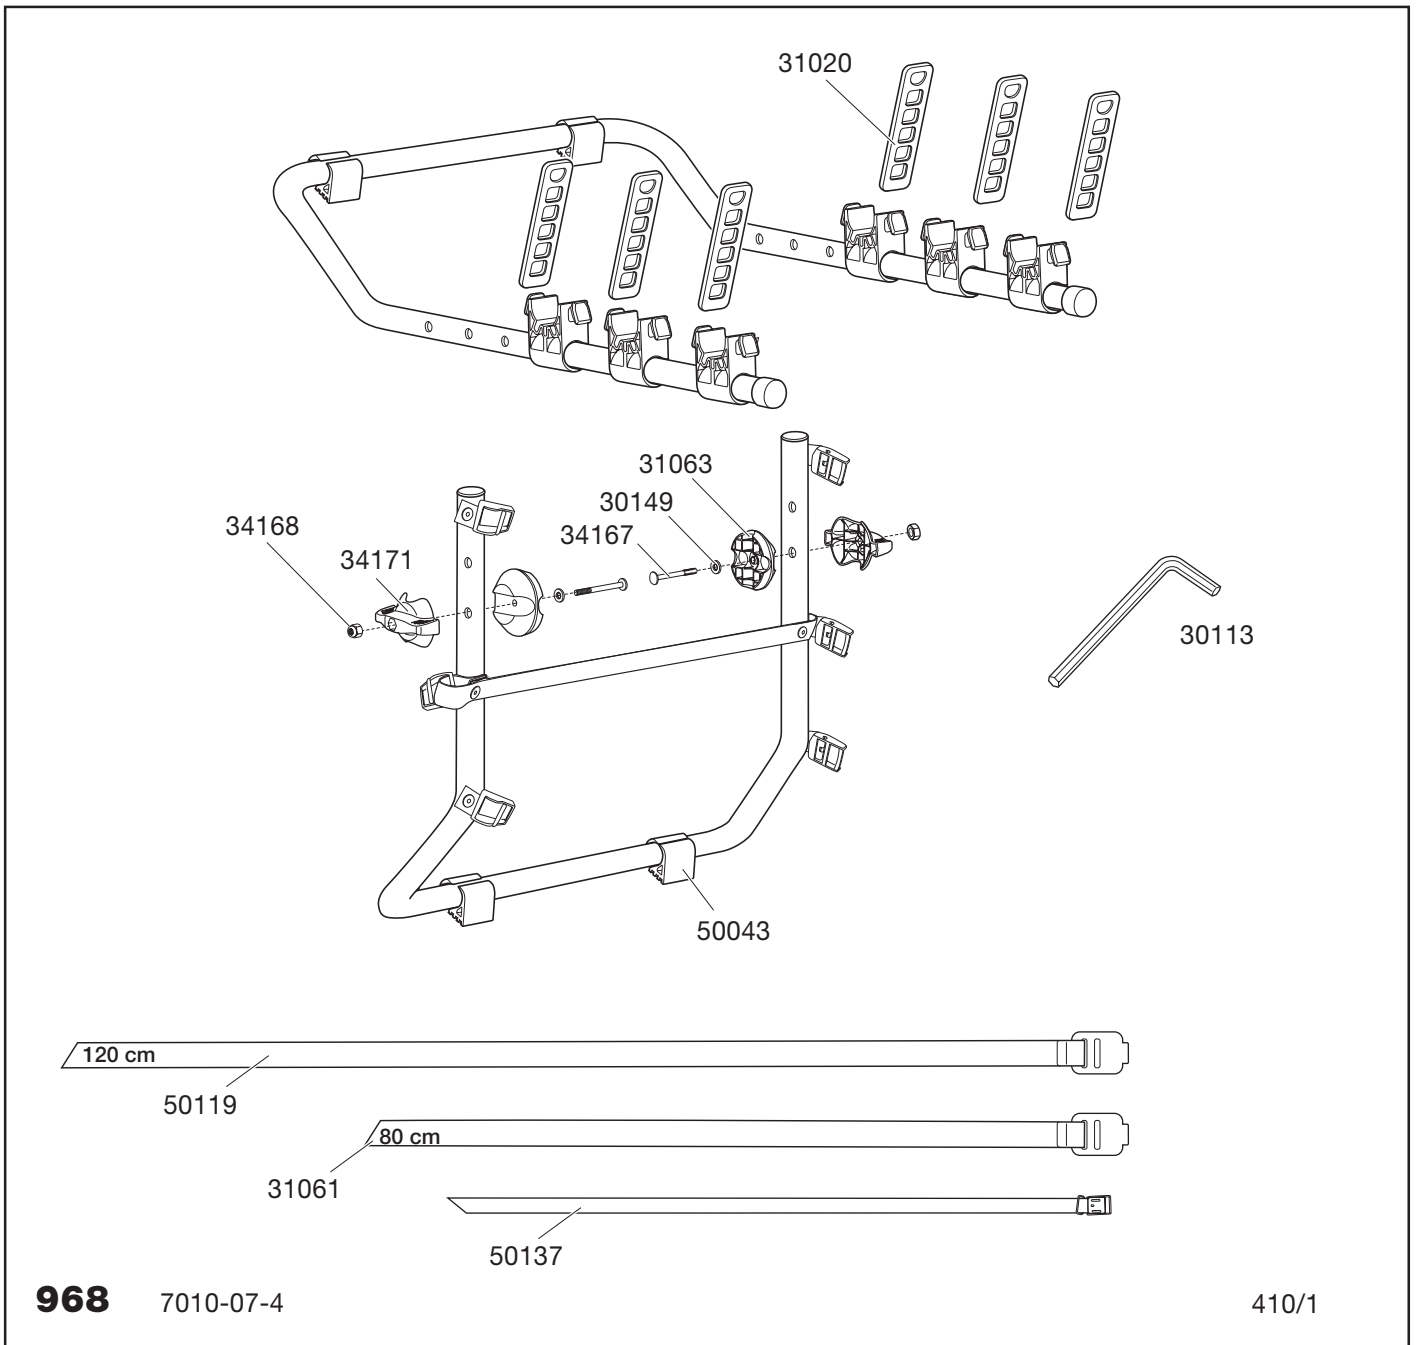

REAR MOUNTS

Thule Freeway 968

968/7010-07-4

5 *års garanti*
years warranty
Jahre Garantie
ans de garantie

Components:

2 tube frames and assembly kit.

Materials:

Powdercoated galvanized steel tubes. Plastic hubs, polypropylene straps and galvanized fitting elements.

Function:

For correct mounting of the carrier consult the Fitting Guide encl. in the package. Place the carrier on the bumper and hook the straps around the boot lid. After mounting the bikes tighten the straps a second time.

- 5 year warranty.
- Capacity: 3 full size bikes - all types. Max.load 45 kg.
- Vehicle recommendation list printed on the package. For latest information check with Thule.
- Quick mounting on the car with 6 hooks, placed around the boot lid.
- Bikes secured in rubber cradles to protect cables.
- In most cases access to the boot with carrier mounted. Not, however, with the bikes mounted.
- Easy to fold and stow when not in use.
- Bike frame adapter 982 for bikes with unconventional frame design.
- Note! Additional accessories, i.e. spoilers and plastic extensions, can make fitting difficult or impossible.

Accessories:

Bike frame adapter 982.
Light board 975 (7 pin)
Locking wire 538.

REAR MOUNTS

Thule Freeway

Individual box

Pallet

Product	EAN	Kg	L/W/H in cm
968	7313027010734	7	91/54,5/23(7)

Product	Qty/kg	L/W/H in cm
968	12/84	120/80/13